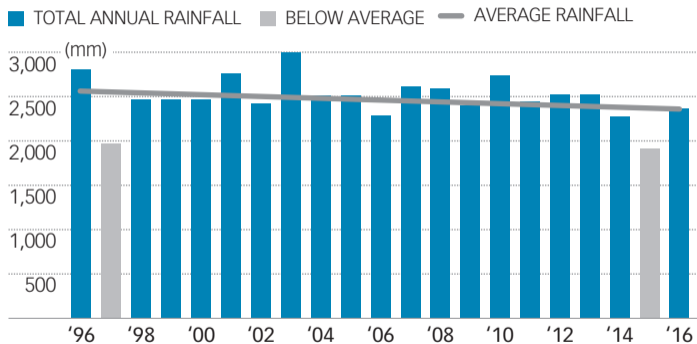

Rain on

The haze was worse when rainfall was lower

Source: April Group