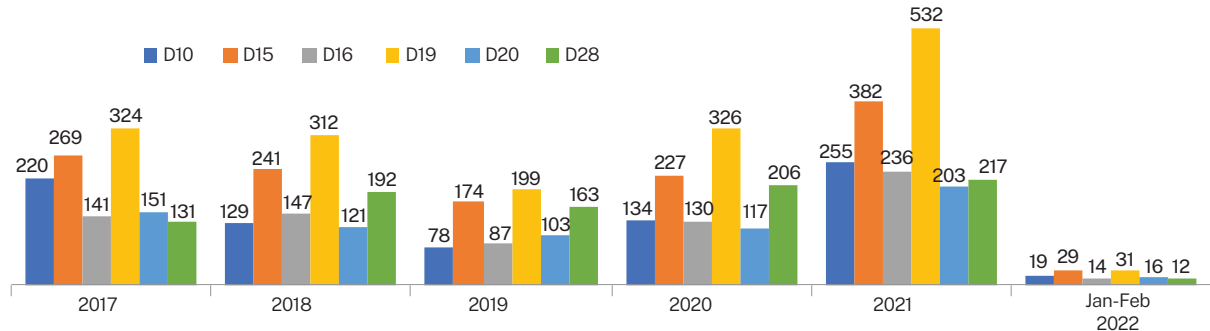

Most popular

Top 6 districts for landed homes by sales volume

Note: URA Realis caveat data for landed homes downloaded on Mar 4, 2022, with the latest deal dated Feb 25, 2022. Figures exclude en bloc sales and strata landed homes.